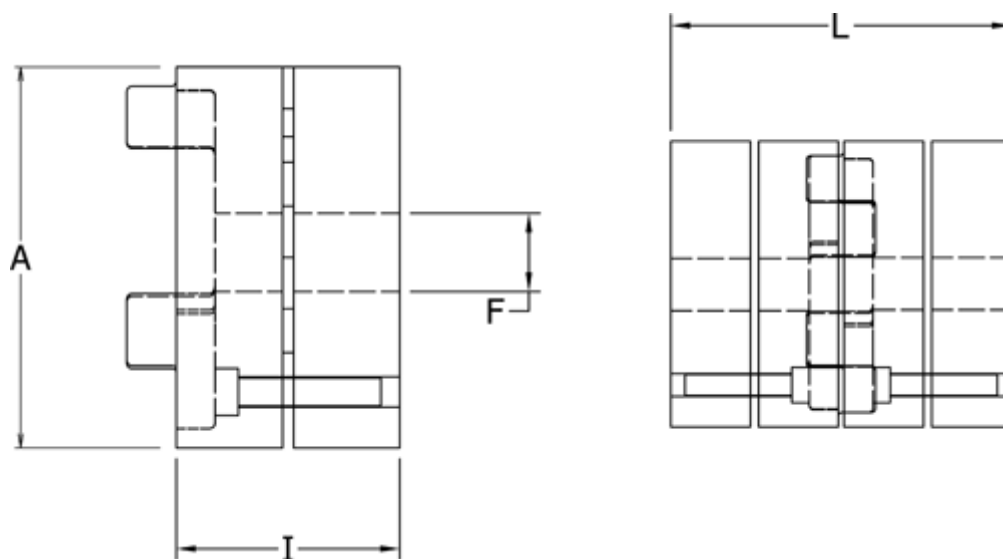

# Data Sheet

Article number: 3335028A020

Description: Conical Clamping Klonex ES 28/38  
ALU Aluminium, Bore 20H7 mm

## Measures

A = 65

F = 20

I = 35.0

L = 90

t = M5